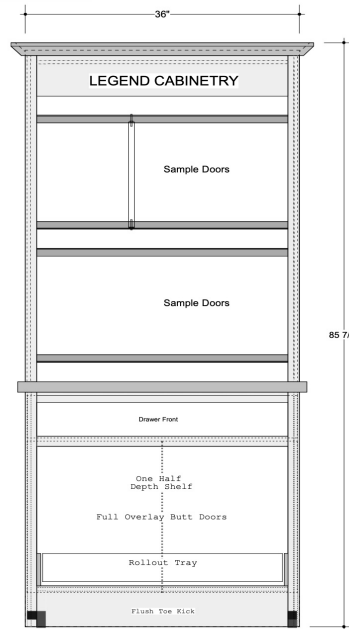

It's Time to Up Your Game!
Legend Cabinetry Sell Center Promotion

October 21, 2024 - February 14, 2025

$5635 List X Multiplier

That's only about $1,500 net cost!

3% rebate on all Legend sales for 8 months!

Up to cost of the sell center!

Based on average Legend orders that's only a kitchen a month

DOOR / FINISH OPTIONS

- FO Rainier / Glacier - shown above
  (SELLCENTERA)
- FO Rainier / Drift – all components Drift
  no paint accent
  (SELLCENTERB)

Comes with slab drawer front and countertop
Dimensions: 36" Wide x 85 7/8" High x 24" Deep

No Substitutions

Normal freight charges apply

Order with your next Kitchen order to save freight charges.

INCLUDES

- Legend Literature (pack of 25)
- Complete Chipset

**Keep your existing doors and have a fresh set
14 SCD15 Door Samples**

Niagara / Glacier	Denali / Pebble
Rainier / White	Sierra / Sandstone
Rushmore /	Aloe Niagara / Black
Teton / Granite	Niagara / Flint
Denali / Kodiak	Rainier / Nature
Rushmore / Mist	Rustic Rainier / Acorn
Sierra / Drift	Teton / Hazel

Contact your RAVE Rep for Ordering Instructions