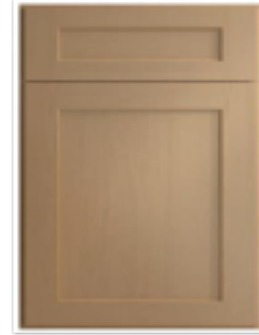

See Special Order Form on Page 4 - Order today and SAVE!

Spring Door & Finish Launch, 2024

New Paxton Door Style Available February 5, 2024

Bevel Shaker Door with 2 3/8" Frame

Availability:

- Woodland & Arizon, All Overlays
- Standard or Plus Panel
- 1 or 5 Piece Drawer Front
- Alder, Cherry, Hickory, Maple, Quarter Sawn White Oak, Walnut
- Same Low Price columns as Fill